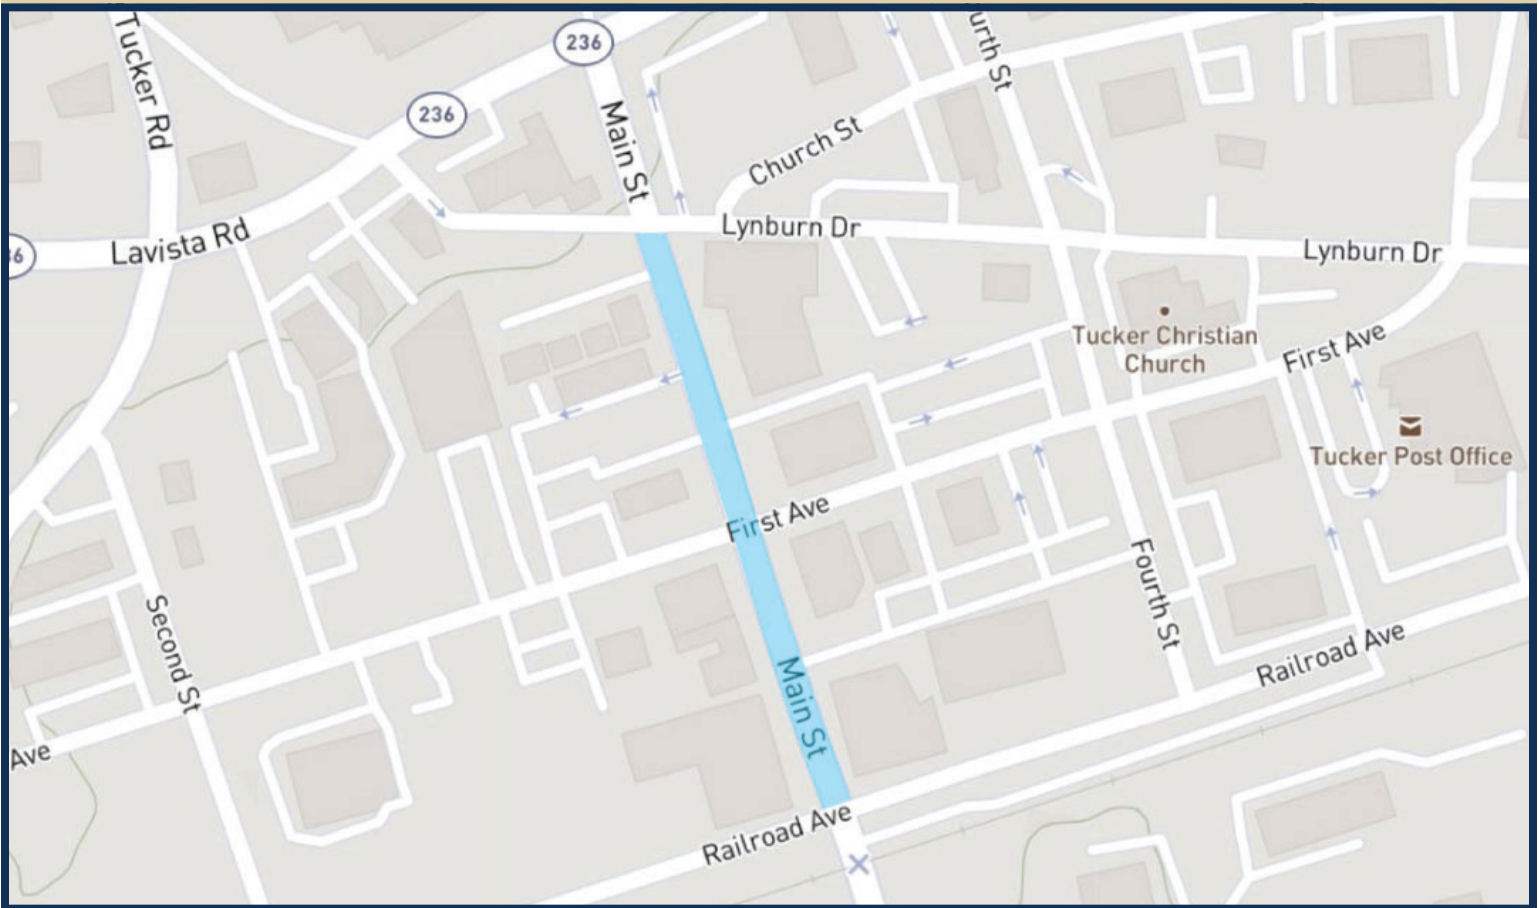

BEFORE YOU GO ...

AUGUST 10, 2024 - CRUISE IN

WHAT: Tucker Cruise In
(Car Show)

- Entry fee for cars - \$5
- Line-up begins after road closure (approx. 6 a.m.)

WHEN: August 10, 2024
10 a.m. - 1 p.m.

WHERE: Main Street
Downtown Tucker

ROAD CLOSURE INFO

**MAIN STREET
CLOSED
6 a.m. - 2 p.m.**

(Lynburn to Railroad Avenue)

TUCKER

welcome home