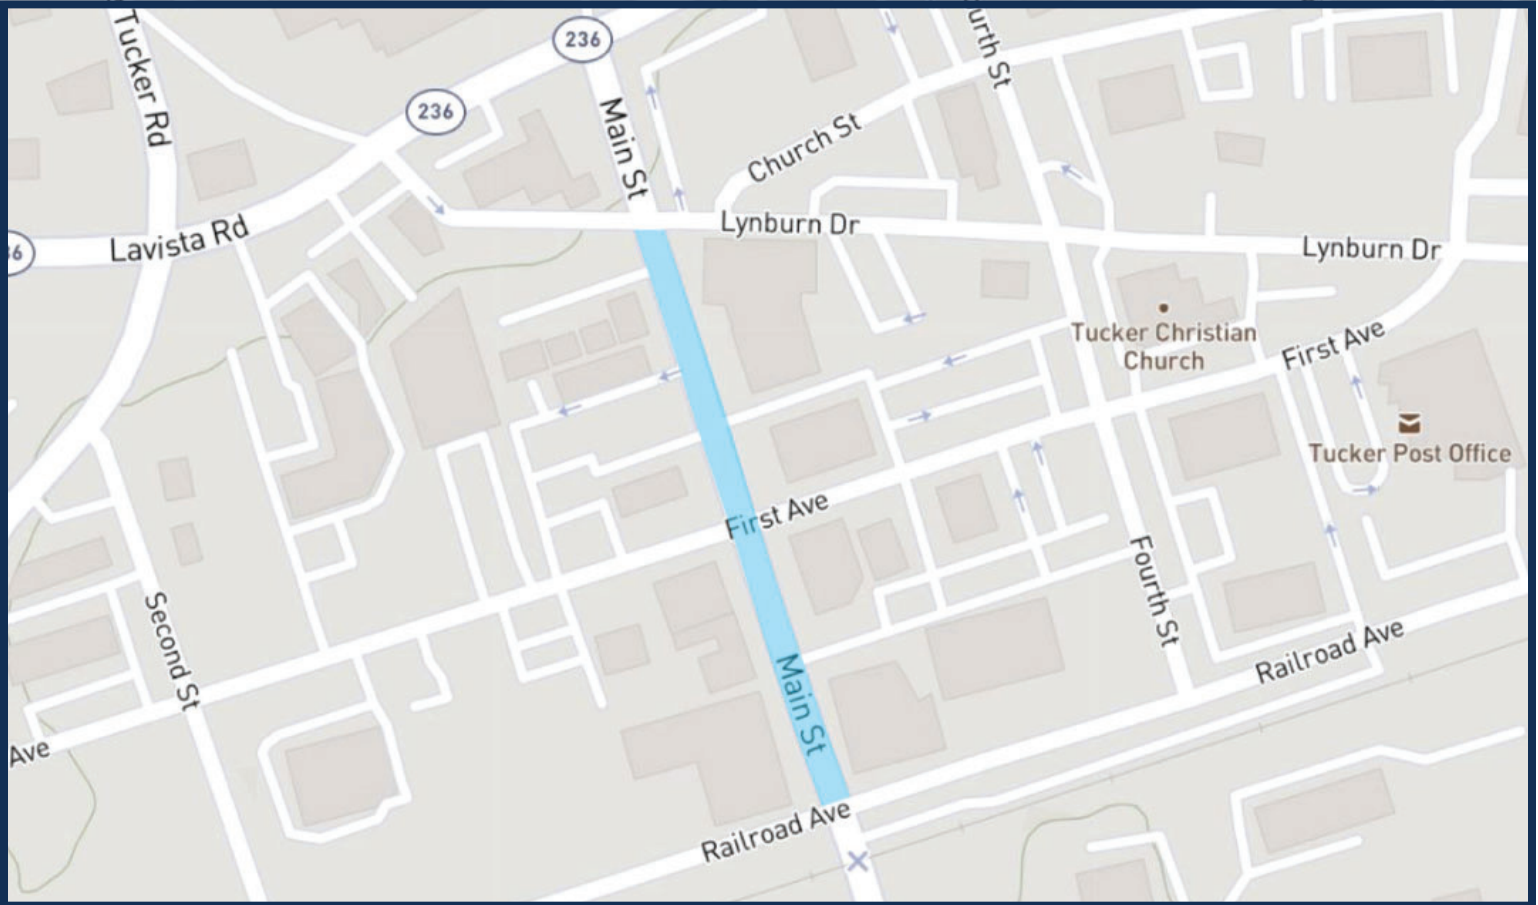

BEFORE YOU GO ...

JULY 13, 2024 - CRUISE IN

WHAT: Tucker Cruise In
(Car Show)

- Entry fee for cars - \$5
- Line-up begins after road closure (approx. 6 a.m.)

WHEN: July 13, 2024
10 a.m. - 1 p.m.

WHERE: Main Street
Downtown Tucker

ROAD CLOSURE INFO

**MAIN STREET
CLOSED
6 a.m. - 2 p.m.**

(Lynburn to Railroad Avenue)

TUCKER

welcome home