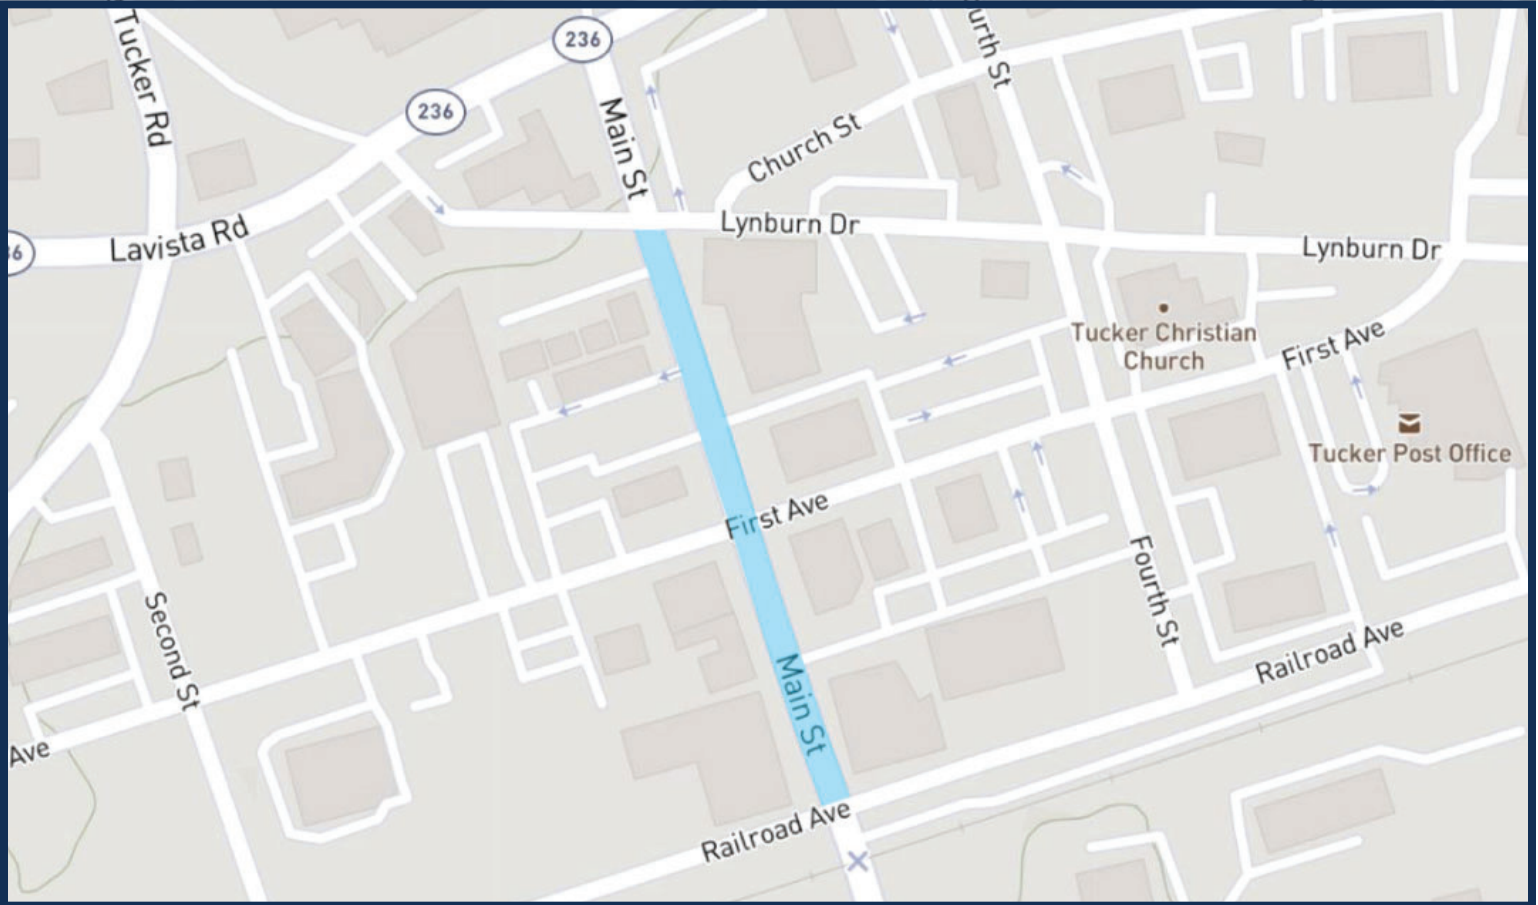

BEFORE YOU GO ...

JUNE 8, 2024 - CRUISE IN

WHAT: Tucker Cruise In
(Car Show)

- Entry fee for cars - \$5
- Line-up begins after road closure (approx. 6 a.m.)

WHEN: June 8, 2024
10 a.m. - 1 p.m.

WHERE: Main Street
Downtown Tucker

ROAD CLOSURE INFO

**MAIN STREET
CLOSED
6 a.m. - 2 p.m.**

(Lynburn to Railroad Avenue)

TUCKER

welcome home