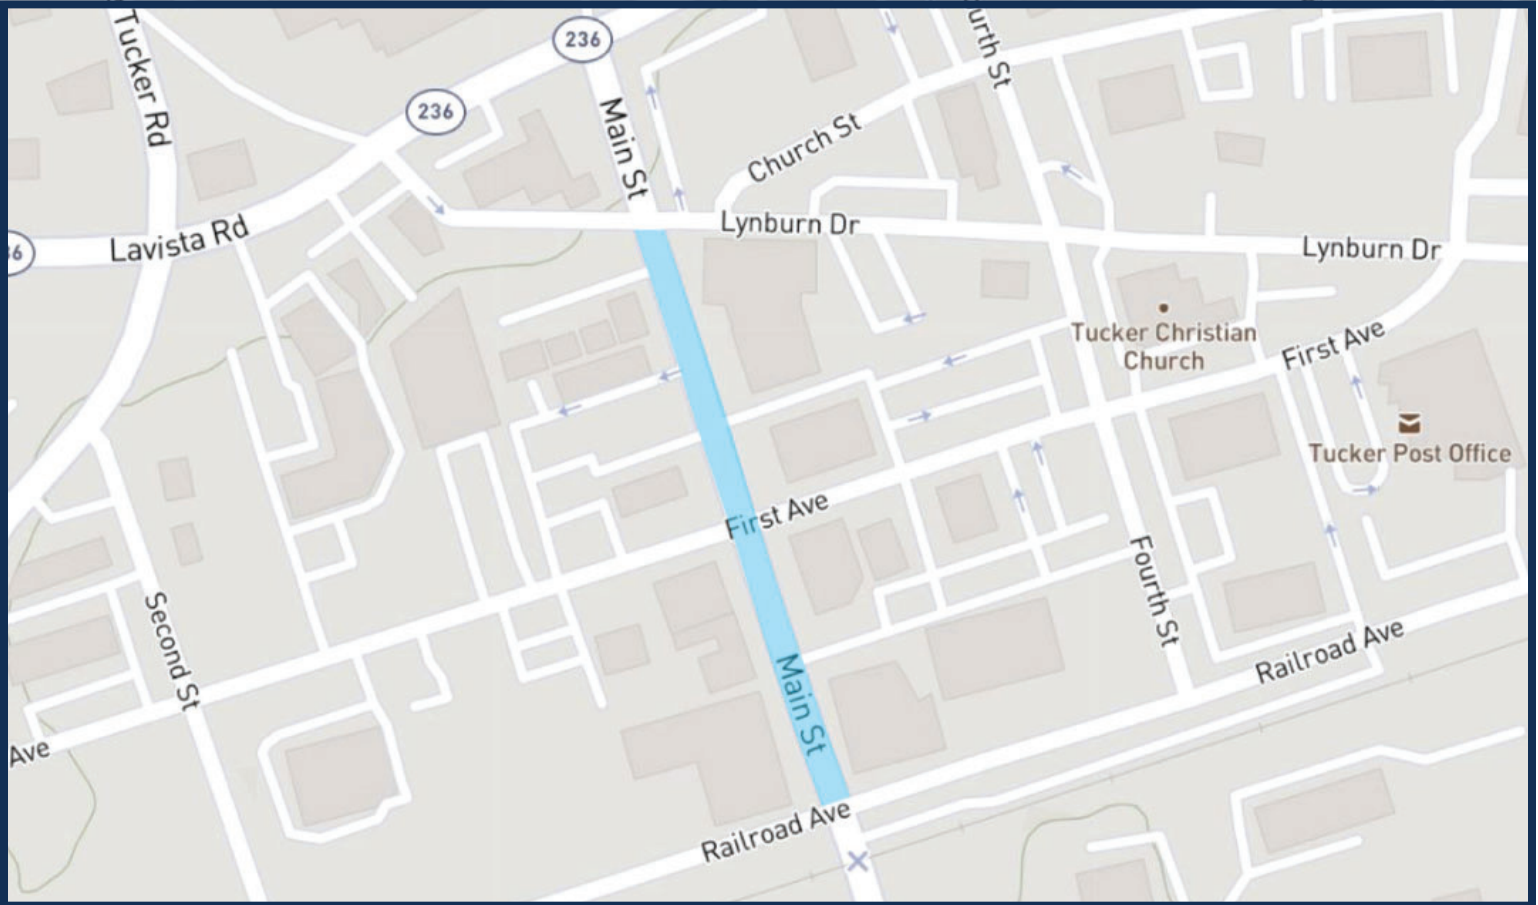

BEFORE YOU GO ...

MAY 11, 2024 - CRUISE IN

WHAT: Tucker Cruise In
(Car Show)

- Entry fee for cars - \$5
- Line-up begins after road closure (approx. 6 a.m.)

WHEN: May 11, 2024
10 a.m. - 1 p.m.

WHERE: Main Street
Downtown Tucker

ROAD CLOSURE INFO

**MAIN STREET
CLOSED
6 a.m. - 2 p.m.**

(Lynburn to Railroad Avenue)

TUCKER

welcome home