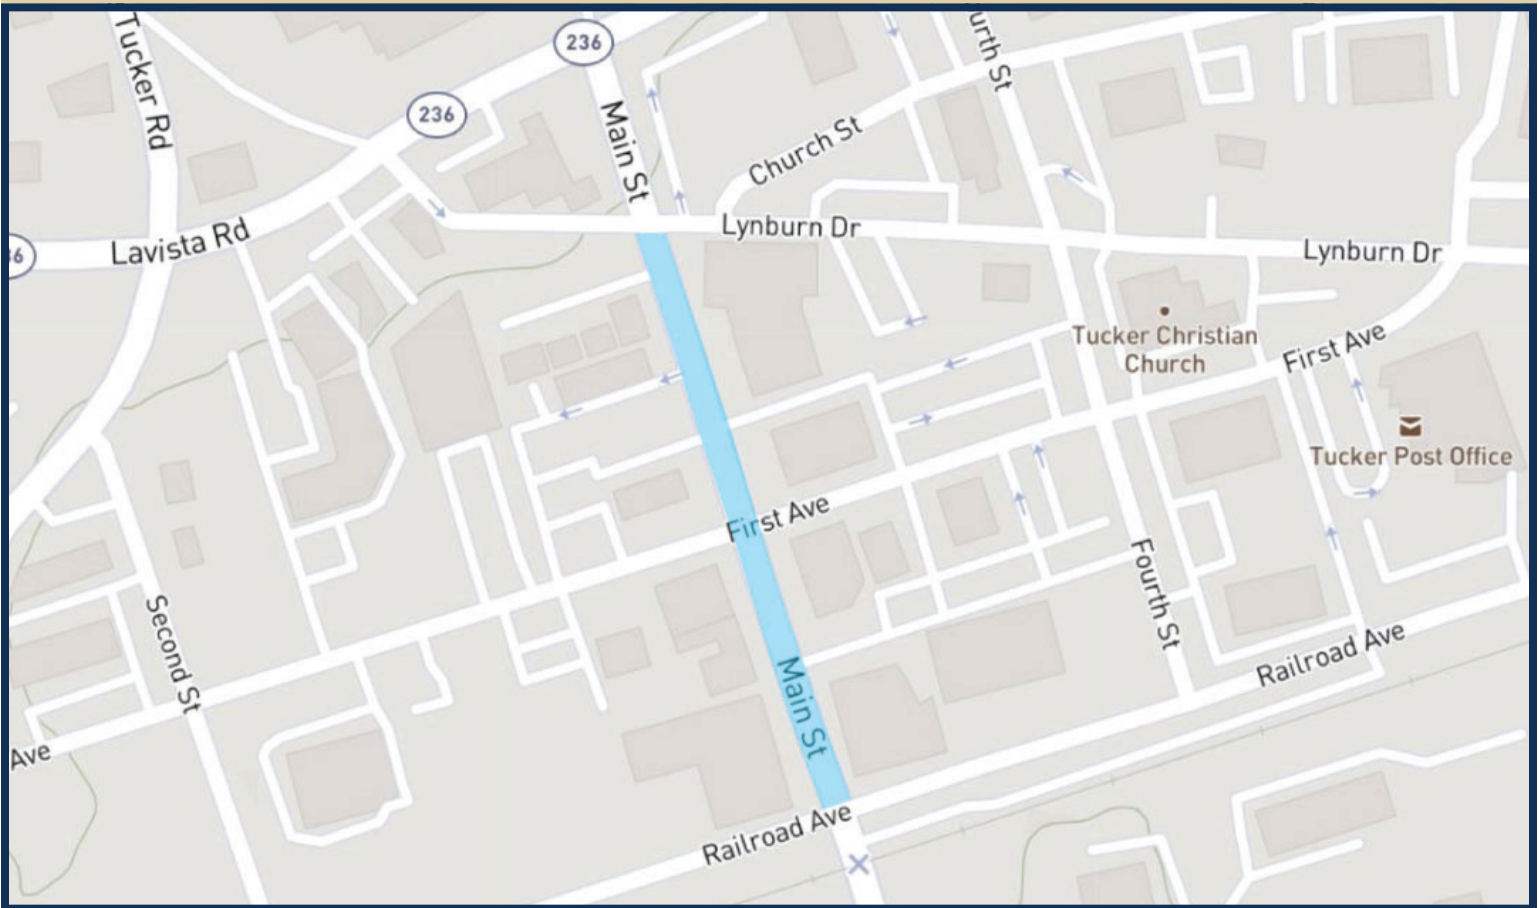

BEFORE YOU GO ...

SEPTEMBER 14, 2024 - CRUISE IN

WHAT: Tucker Cruise In
(Car Show)

- Entry fee for cars - \$5
- Line-up begins after road closure (approx. 6 a.m.)

WHEN: September 14, 2024
10 a.m. - 1 p.m.

WHERE: Main Street
Downtown Tucker

ROAD CLOSURE INFO

**MAIN STREET
CLOSED
6 a.m. - 2 p.m.**

(Lynburn to Railroad Avenue)

TUCKER

welcome home