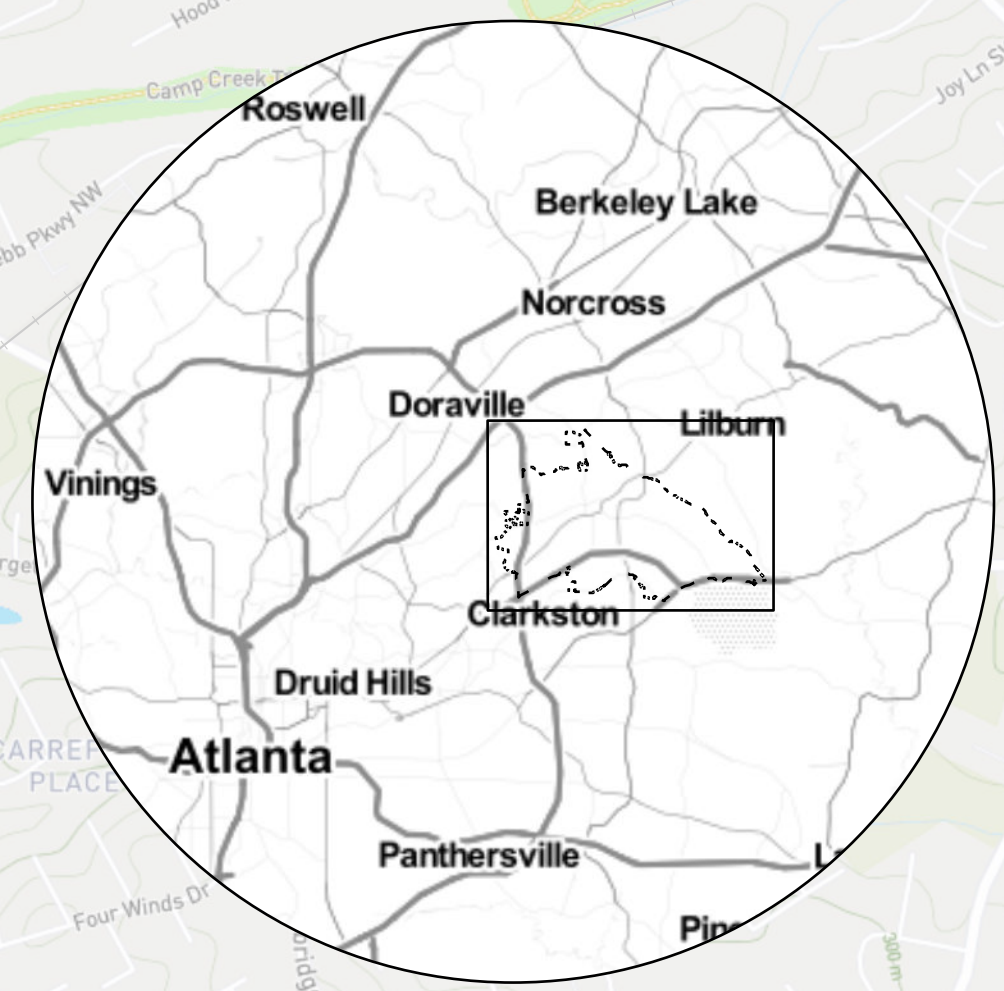

City of Tucker

Overlay Districts

- Municipal Boundary
- Overlay District
- Mountain Industrial Boulevard
- Northlake - Tier 1
- Northlake - Tier 2
- Northlake - Tier 3
- Downtown Tucker - Neighborhood Zone
- Downtown Tucker - Corridor Zone
- Downtown Tucker - Village Zone

This map has been compiled from the most accurate source data available. It is for informational purposes only and should not be interpreted as a legal document. The City assumes no legal responsibility for the information shown on this map. For inquiries, please contact the City of Tucker.

0 0.5 1 Miles