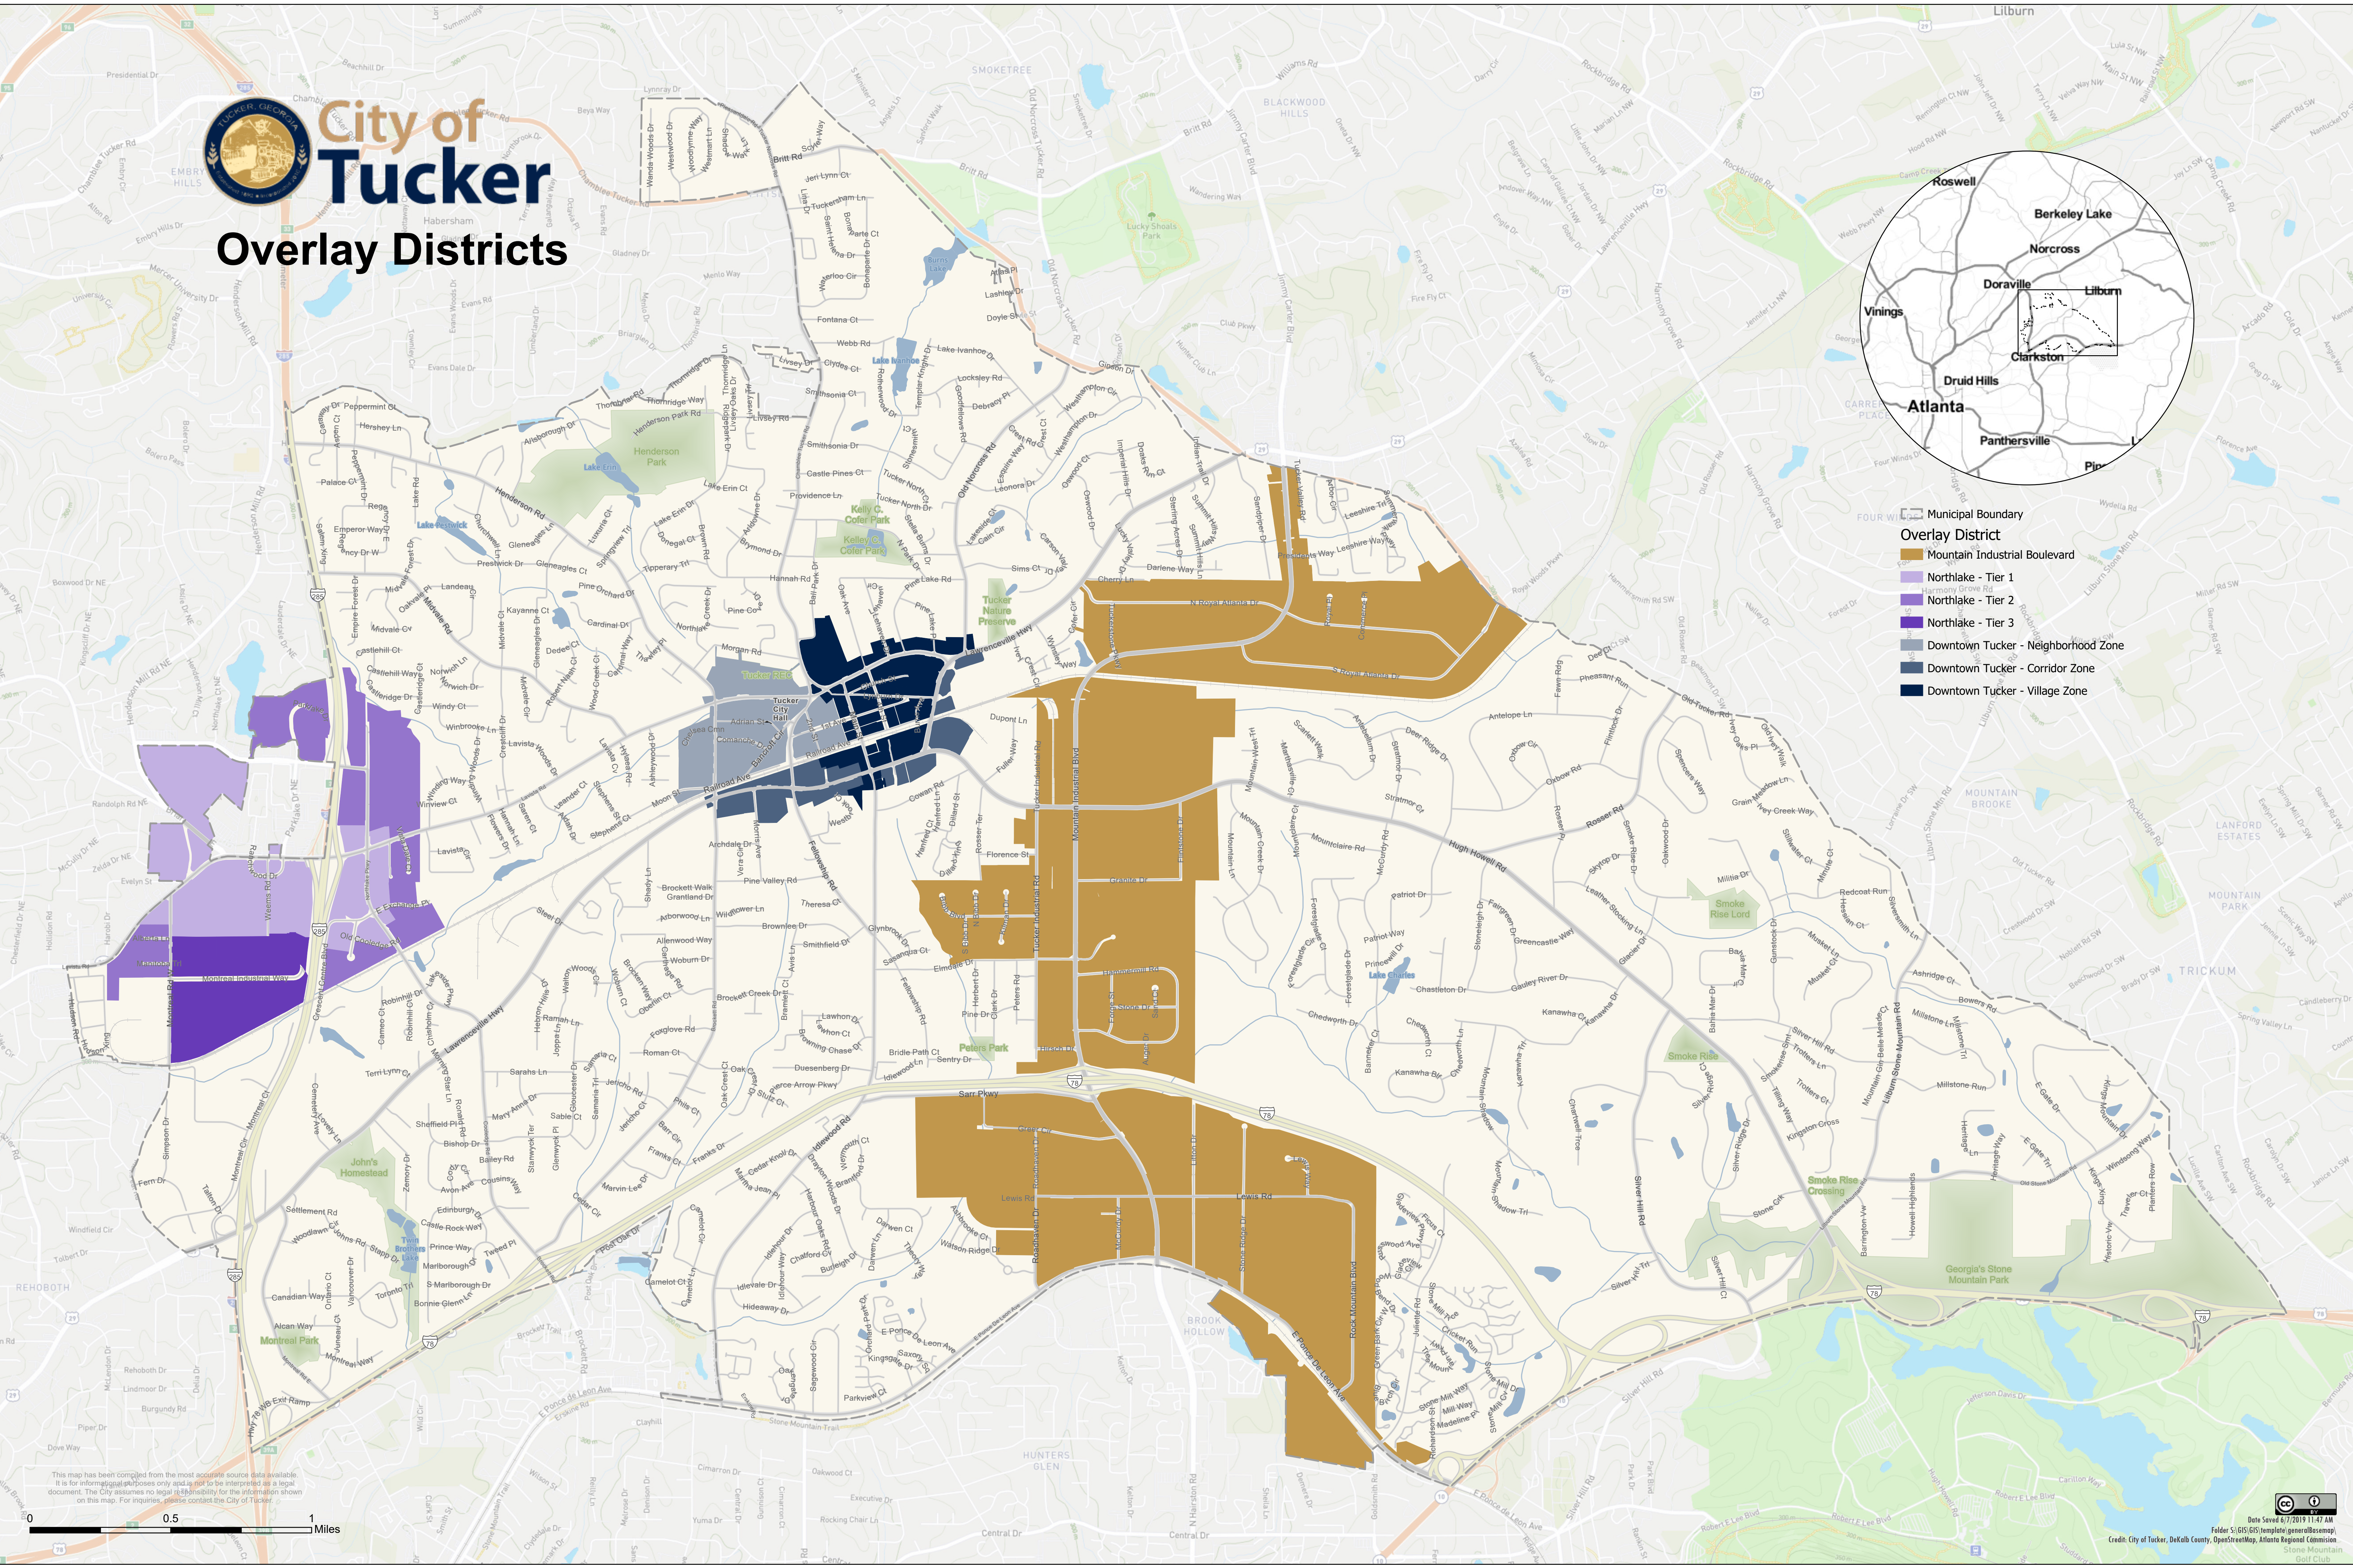

City of Tucker

Overlay Districts

- Municipal Boundary
- Overlay District
- Mountain Industrial Boulevard
- Northlake - Tier 1
- Northlake - Tier 2
- Northlake - Tier 3
- Downtown Tucker - Neighborhood Zone
- Downtown Tucker - Corridor Zone
- Downtown Tucker - Village Zone

This map has been compiled from the most accurate source data available. It is for informational purposes only and should not be interpreted as a legal document. The City assumes no legal responsibility for the information shown on this map. For inquiries, please contact the City of Tucker.

0 0.5 1 Miles