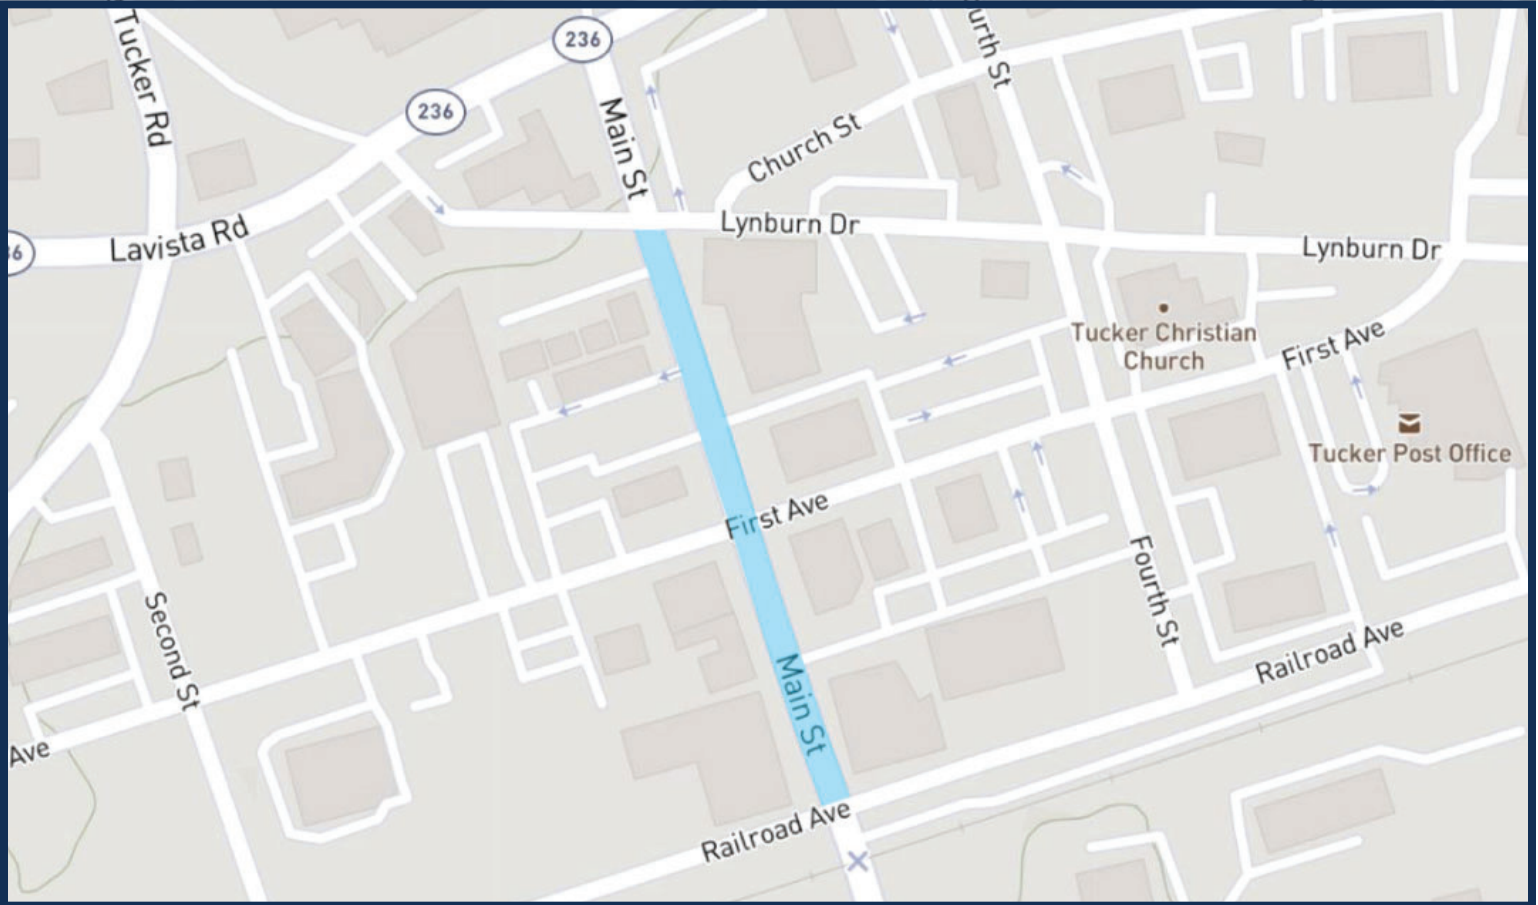

BEFORE YOU GO ...

OCTOBER 12, 2024 - CRUISE IN

WHAT: Tucker Cruise In
(Car Show)

- Entry fee for cars - \$5
- Line-up begins after road closure (approx. 6 a.m.)

WHEN: October 12, 2024
10 a.m. - 1 p.m.

WHERE: Main Street
Downtown Tucker

ROAD CLOSURE INFO

**MAIN STREET
CLOSED
6 a.m. - 2 p.m.**

(Lynburn to Railroad Avenue)

TUCKER

welcome home